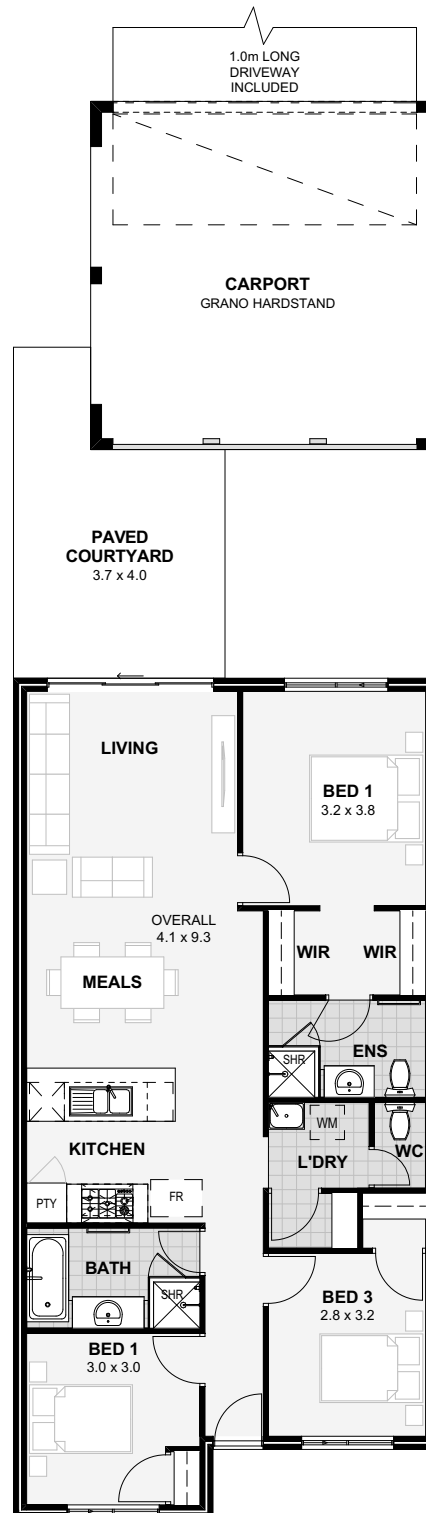

THE SORRENTO

3

7.5m

2

159m²

HOME DESIGN

There's no place like home

Innovation reigns supreme in the Sorrento! This 7.5 metre wide home doesn't compromise on style with its 3 cleverly arranged bedrooms including a his & hers walk in robe in the master bedroom.

Having a narrow block doesn't mean losing out on amazing features when you build with DreamStart Homes.

All that good stuff

- Lifetime structural guarantee
- ISO9001 Quality Certification
- Australian made products
- Leading quality first home
- Free finance advisory service
- WA owned independent builder
- Quality fixtures throughout
- Fast construction times
- Built using trusted brands

For detailed inclusions and other information, chat to our team today.

6314 3444

dreamstarthomes.com.au

DreamStart

Your **dream home** starts here.

BC 8867