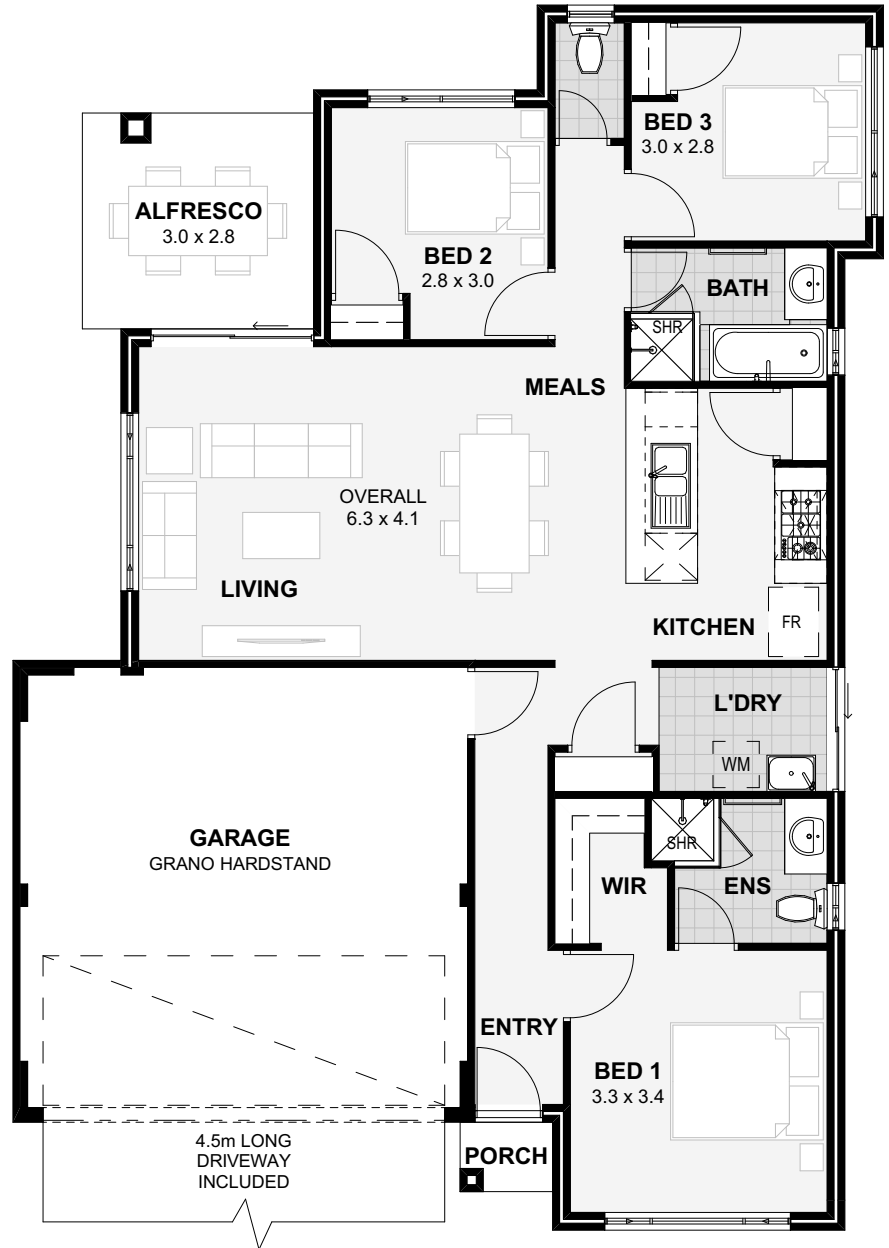

THE RISE

3 12.5m
2 147m²

HOME DESIGN

There's no place like home

Imagine coming home to relax on your very own alfresco after a long day at work! The Rise is designed for first home buyers looking to make the most of a small block while making no compromises on style.

With 3 generous bedrooms, 2 stylish bathrooms and an amazing open plan kitchen, dining and living area, the Rise has everything you'll need in your first home.

All that good stuff

- Lifetime structural guarantee
- ISO9001 Quality Certification
- Australian made products
- Leading quality first home
- Free finance advisory service
- WA owned independent builder
- Quality fixtures throughout
- Fast construction times
- Built using trusted brands

For detailed inclusions and other information, chat to our team today.

6314 3444

dreamstarhomes.com.au

DreamStart

Your **dream home** starts here.

BC 8867