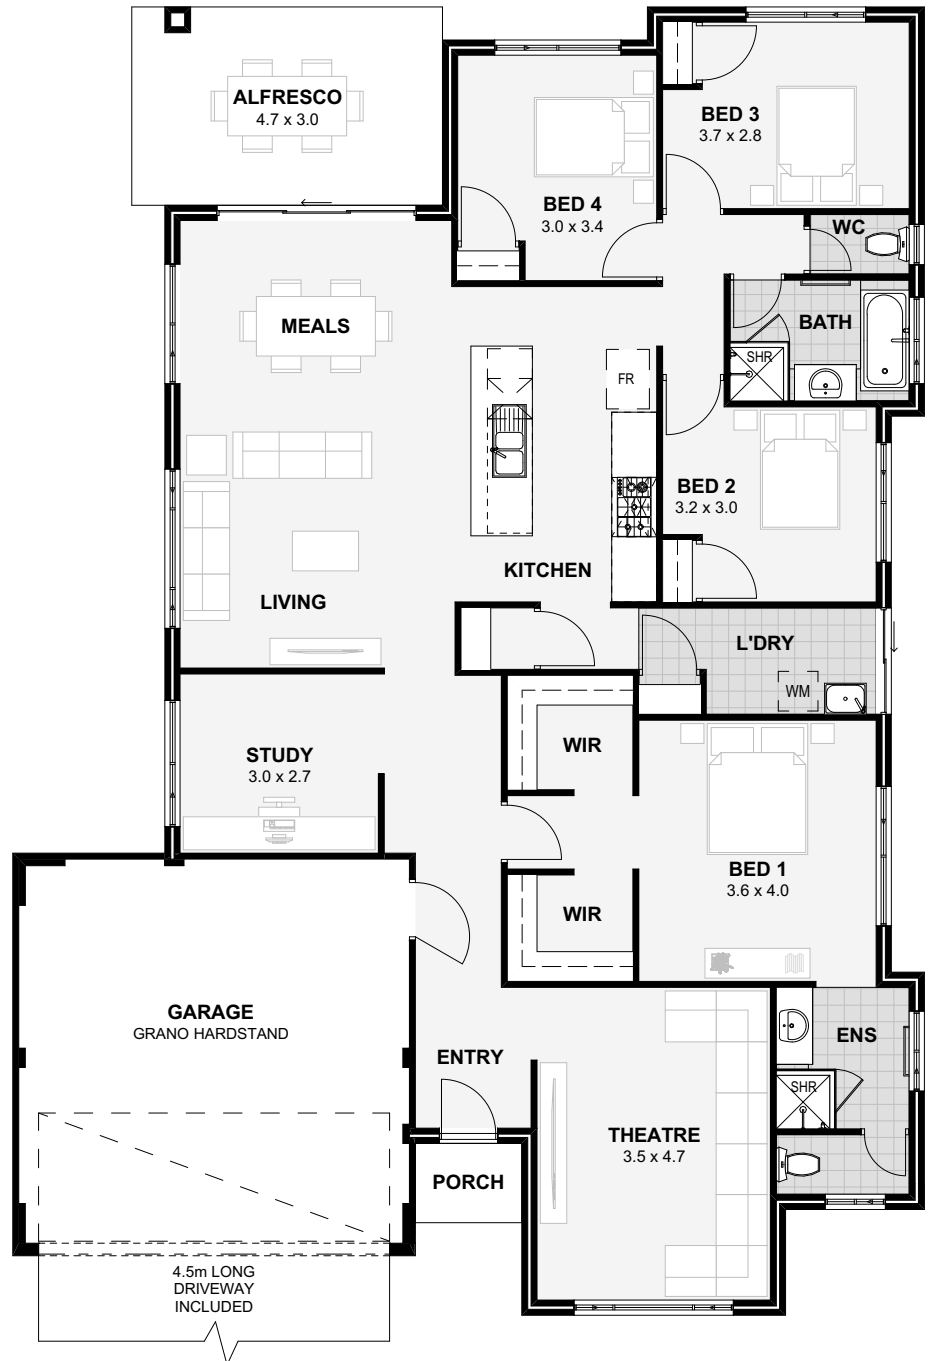

THE MUSE

4

15m

2

229m²

HOME DESIGN

There's no place like home

Explore endless possibilities with the Muse! An impressive home design that's well suited to larger families, this home boasts its own dedicated spaces for work and play.

Set up your own personal office in the handy study, or kick back and watch your favourite shows in the awesome home theatre. With so much space, you'll have plenty of room to spread out and then some!

All that good stuff

- Lifetime structural guarantee
- ISO9001 Quality Certification
- Australian made products
- Leading quality first home
- Free finance advisory service
- WA owned independent builder
- Quality fixtures throughout
- Fast construction times
- Built using trusted brands

For detailed inclusions and other information, chat to our team today.

6314 3444

dreamstarhomes.com.au

DreamStart

Your **dream home** starts here.

BC 8867