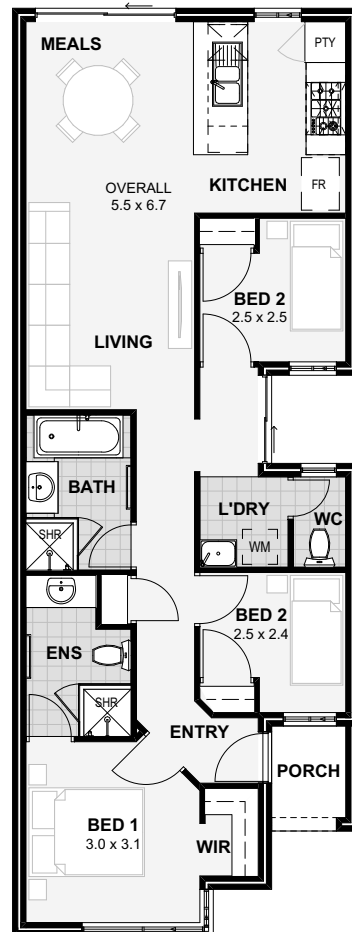

THE INNOVATION

3

6m

2

125m²

HOME DESIGN

There's no place like home

The Innovation is one of our clever narrow lot home designs, perfectly suited for young professionals, couples, or families. It's ideal for those looking for a first home with quality inclusions and high construction standards.

Created to make the most of every inch of space, the Innovation is sure to leave an impression on those looking to build on a narrow block!

All that good stuff

- Lifetime structural guarantee
- ISO9001 Quality Certification
- Australian made products
- Leading quality first home
- Free finance advisory service
- WA owned independent builder
- Quality fixtures throughout
- Fast construction times
- Built using trusted brands

For detailed inclusions and other information, chat to our team today.

6314 3444

dreamstarhomes.com.au

DreamStart

Your **dream home** starts here.

BC 8867