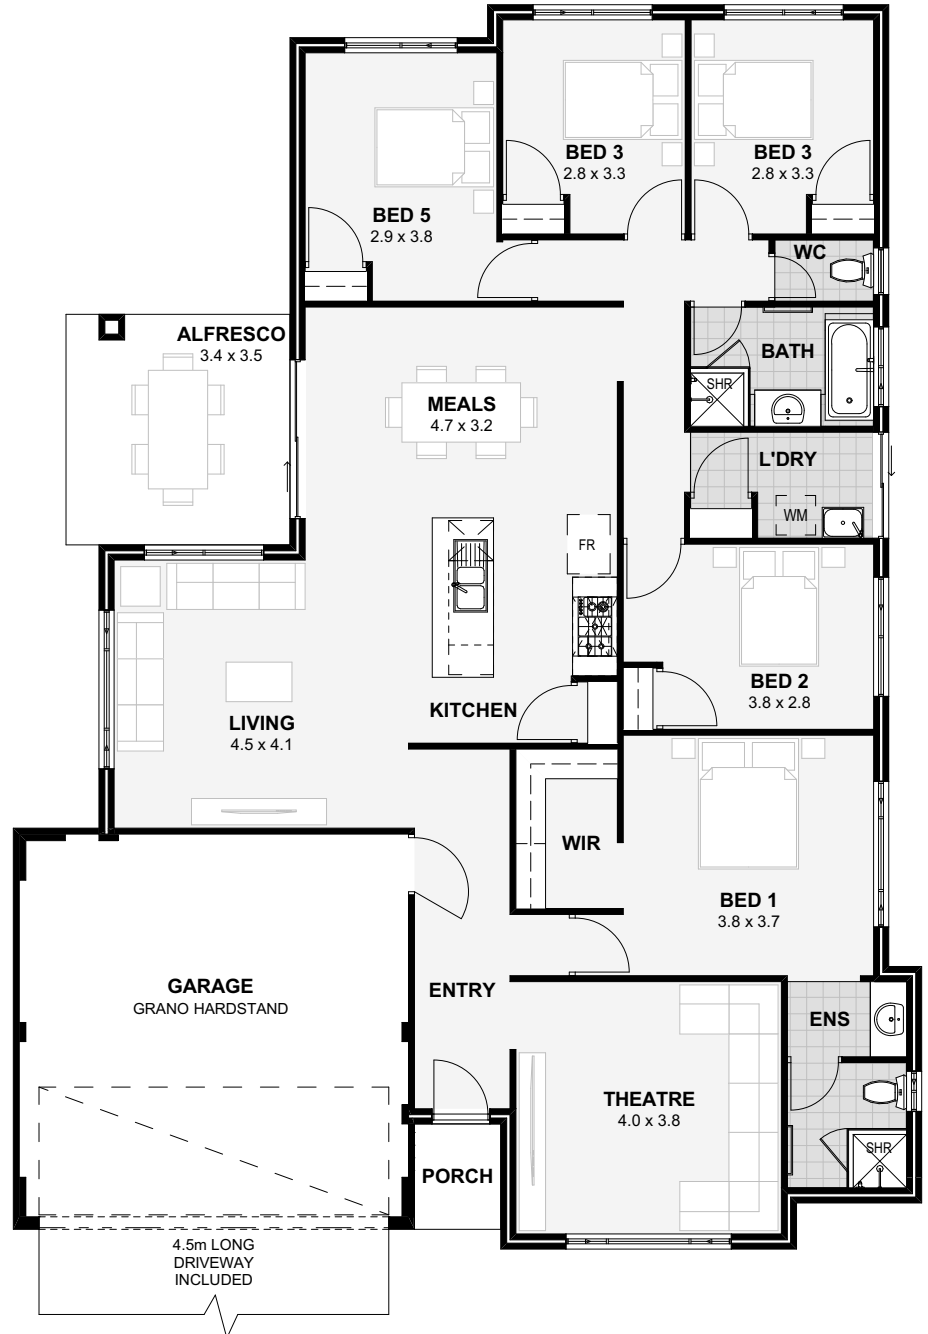

THE DESIRE

5 15m
 2 220m²

HOME DESIGN

There's no place like home

Do you have a large family? Or maybe you just love having lots of space in your home. Either way, the Desire is one of our most spacious designs, thoughtfully laid out with two living areas so that even the biggest of families have room to move.

The Desire comes with 5 large bedrooms, 2 bathrooms, an open plan kitchen and living area and an amazing home theatre - perfect for family movie nights!

All that good stuff

- Lifetime structural guarantee
- ISO9001 Quality Certification
- Australian made products
- Leading quality first home
- Free finance advisory service
- WA owned independent builder
- Quality fixtures throughout
- Fast construction times
- Built using trusted brands

For detailed inclusions and other information, chat to our team today.

6314 3444
dreamstarhomes.com.au

DreamStart

Your **dream home** starts here.

BC 8867