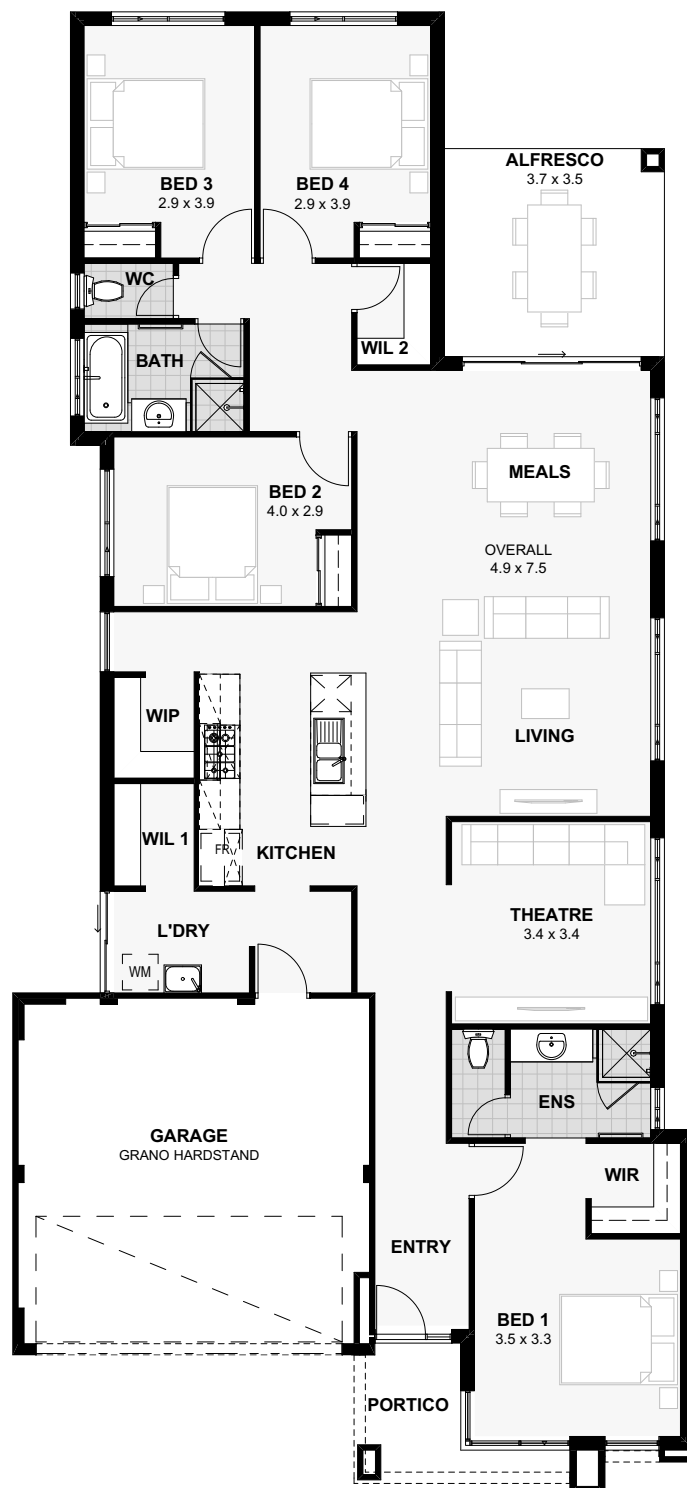

THE CHARLOTTE

4

12.5m

2

232m²

HOME DESIGN

There's no place like home

The Charlotte is lookin' sharp! This stylish home could be your ticket to living your dream and leaving your landlord behind.

Four bedrooms, two bathrooms, and a theatre plus heaps of storage means you'll have room for everything!

With its handy shopper's entrance, the Charlotte makes coming home more convenient than ever.

All that good stuff

- Lifetime structural guarantee
- ISO9001 Quality Certification
- Australian made products
- Leading quality first home
- Free finance advisory service
- WA owned independent builder
- Quality fixtures throughout
- Fast construction times
- Built using trusted brands

For detailed inclusions and other information, chat to our team today.

6314 3444

dreamstarhomes.com.au

DreamStart

Your **dream home** starts here.

BC 8867