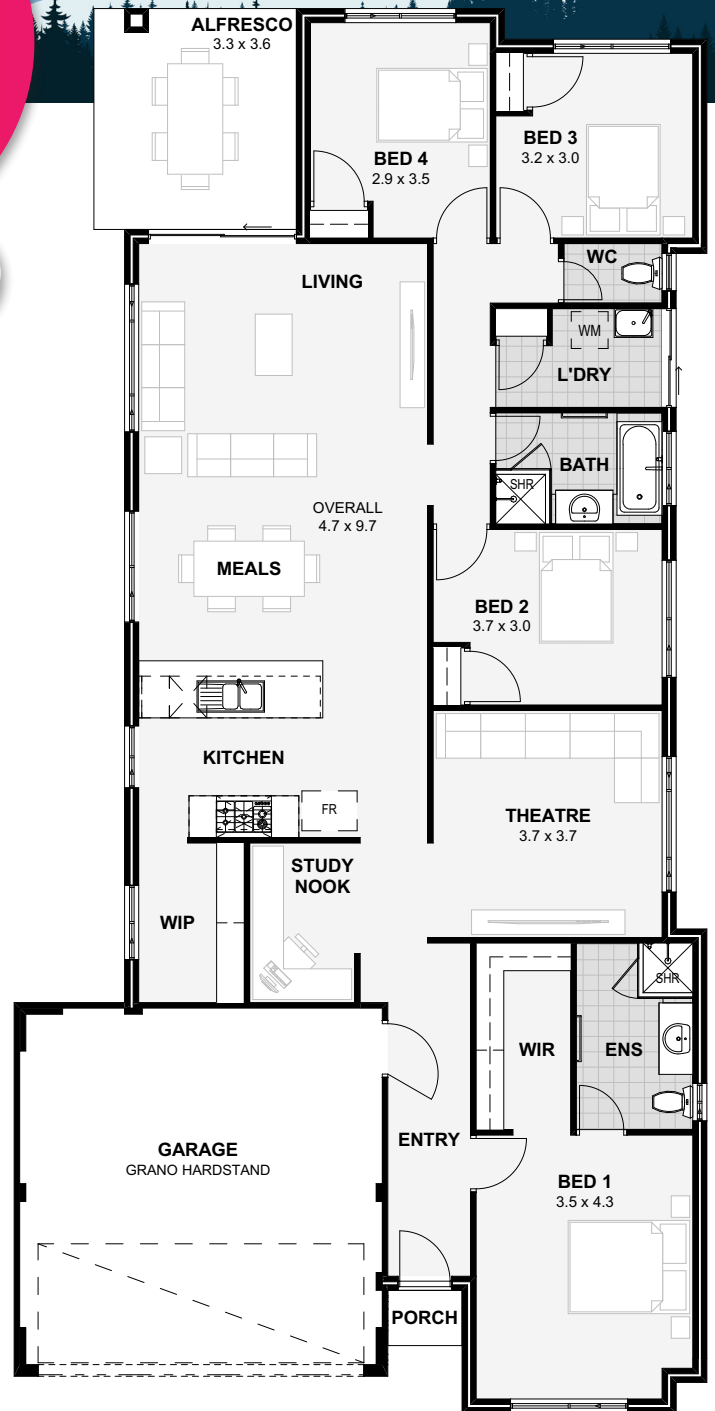

THE Everest

4 2 12.5m 218m²

Who said your first home had to be a small one? With the Everest, you can get the space you need and the design you want without breaking the bank!

Filled with family-friendly features, this home can fit everything you want in a first home. Cook up a storm in the kitchen, get some work done in the study nook, and kick back in your home theatre. The Everest is the ultimate first home design.

Mountains of Features!

- ✓ Reverse cycle air conditioning
- ✓ 600mm x 600mm floor tiling
- ✓ Stunning high ceilings
- ✓ LED downlights package
- ✓ Chic Essastone benchtops
- ✓ Chrome flickmixer tapware
- ✓ Soft closers to cabinetry
- ✓ Lifetime structural guarantee
- ✓ ISO9001 Quality Assured Builder